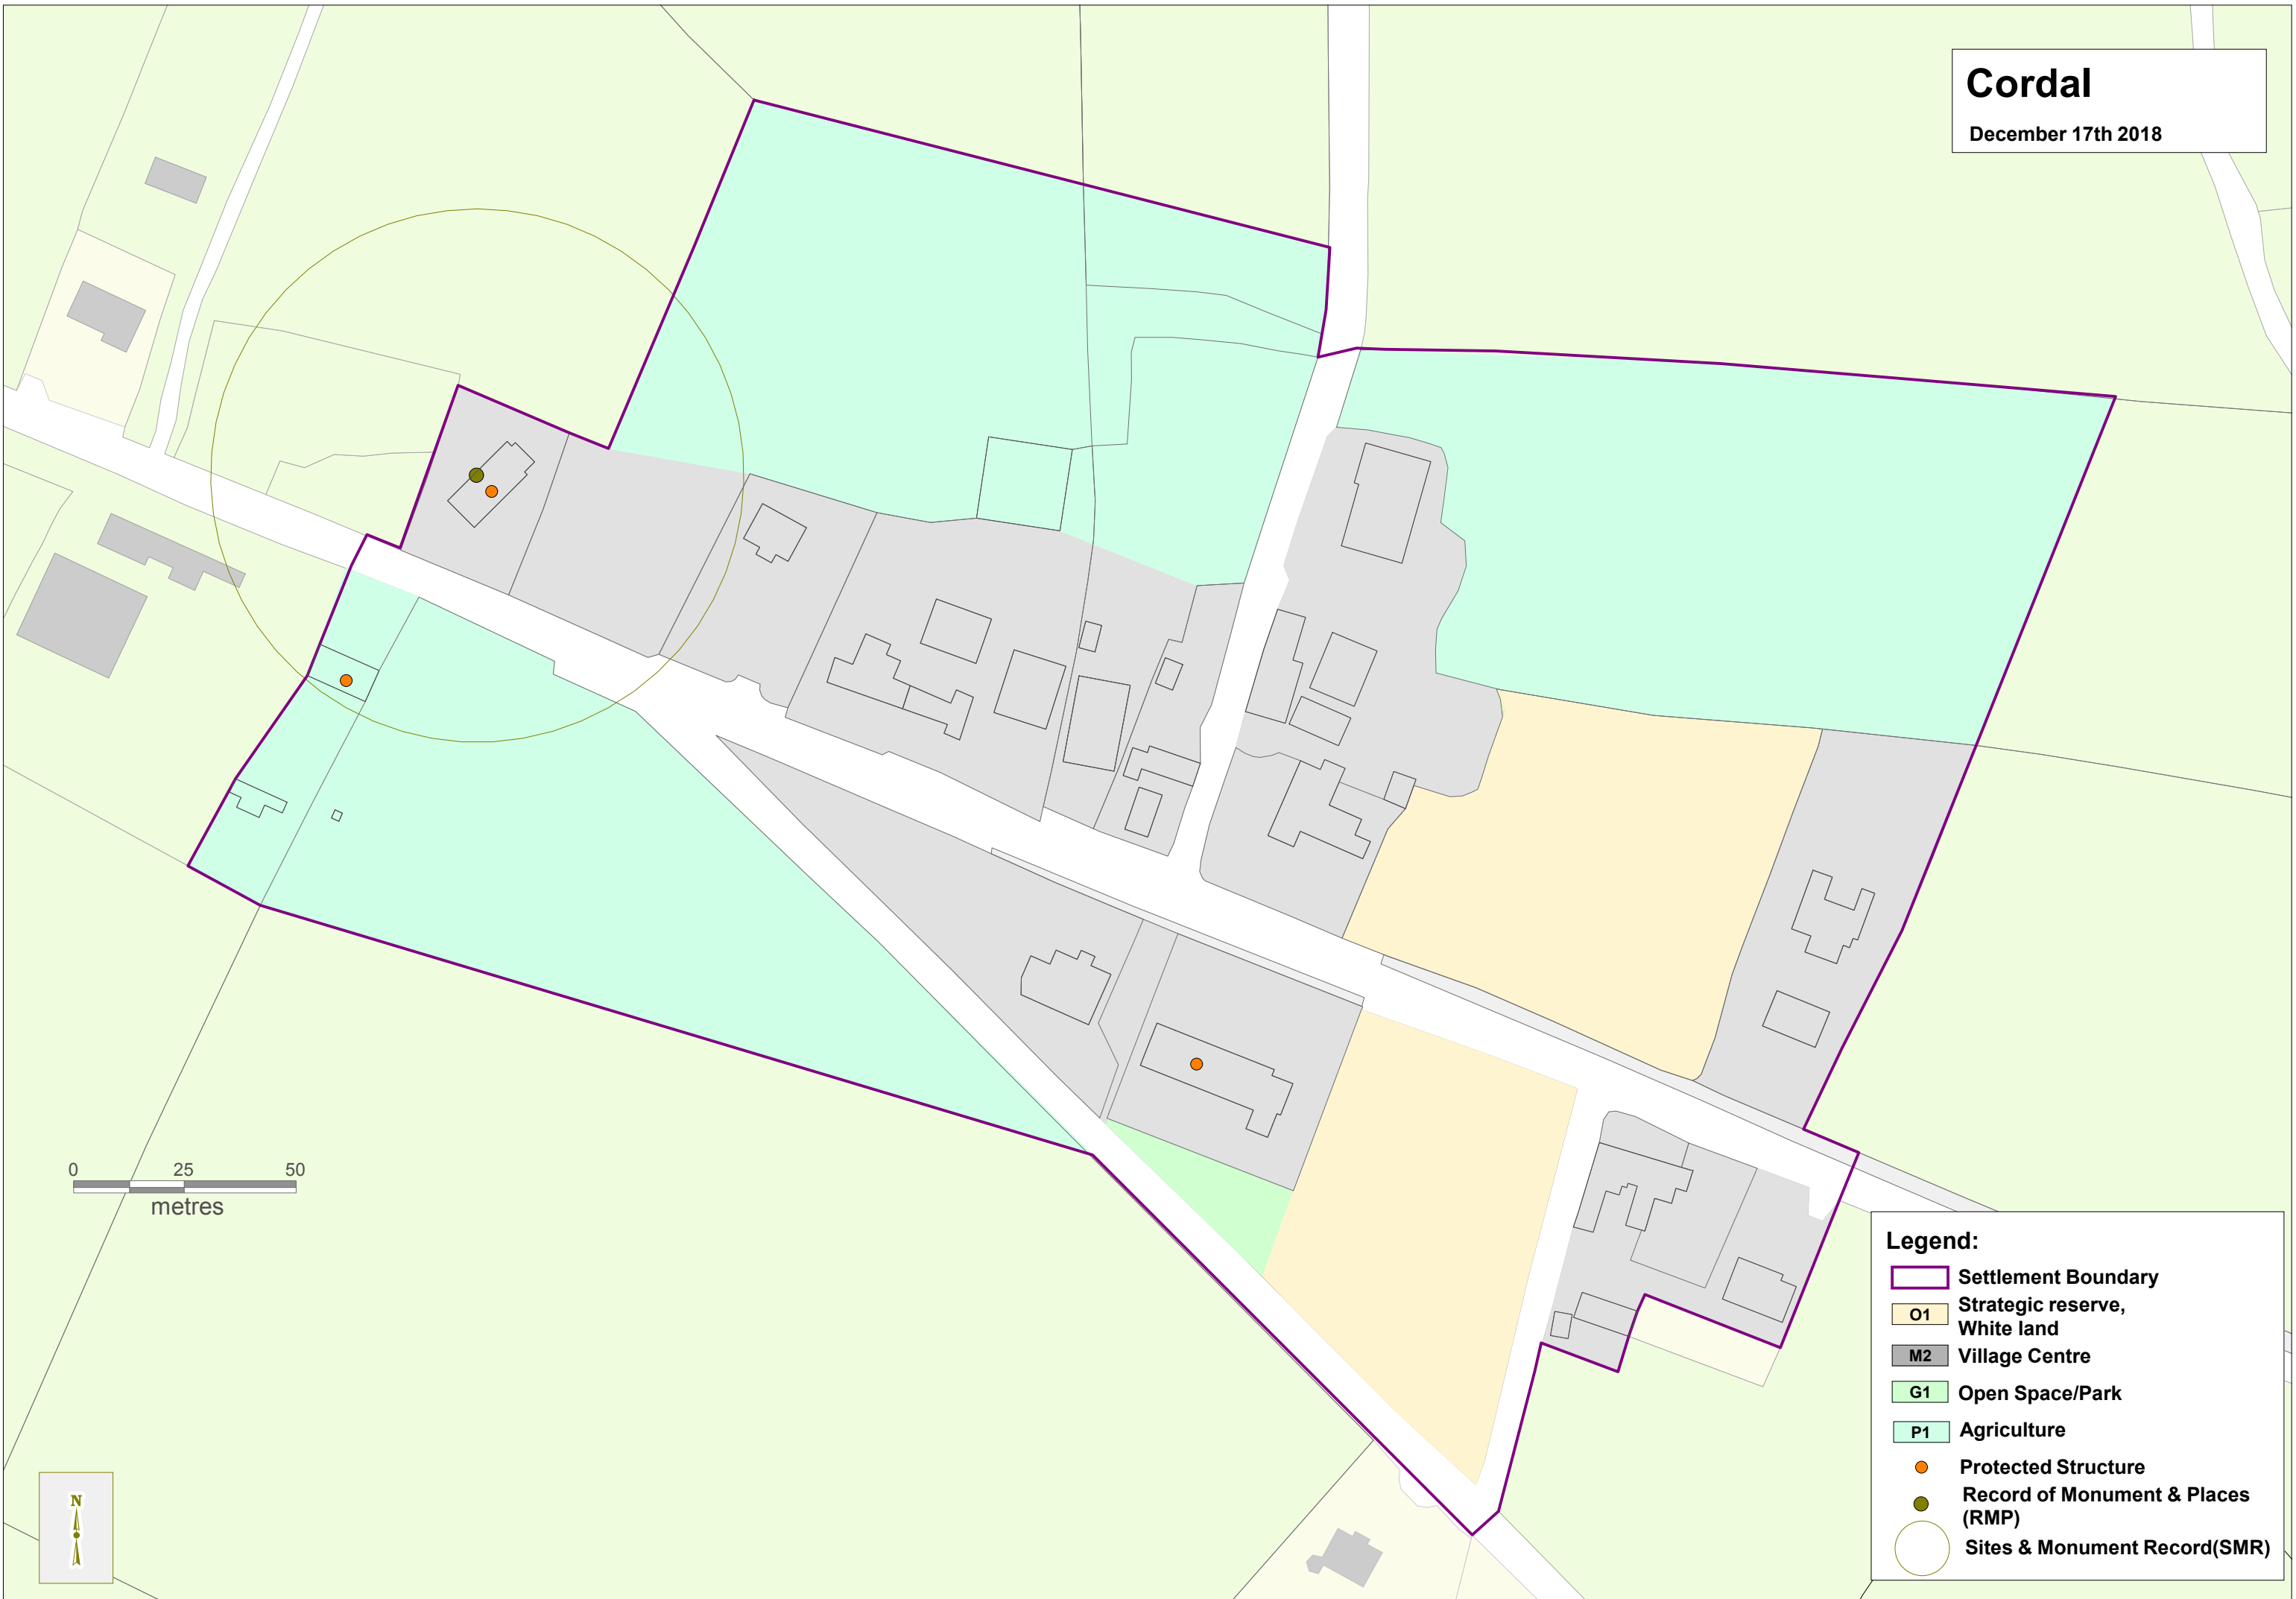

# Cordal

December 17th 2018

### Legend:

- Settlement Boundary
- O1 Strategic reserve, White land
- M2 Village Centre
- G1 Open Space/Park
- P1 Agriculture
- Protected Structure
- Record of Monument & Places (RMP)
- Sites & Monument Record(SMR)