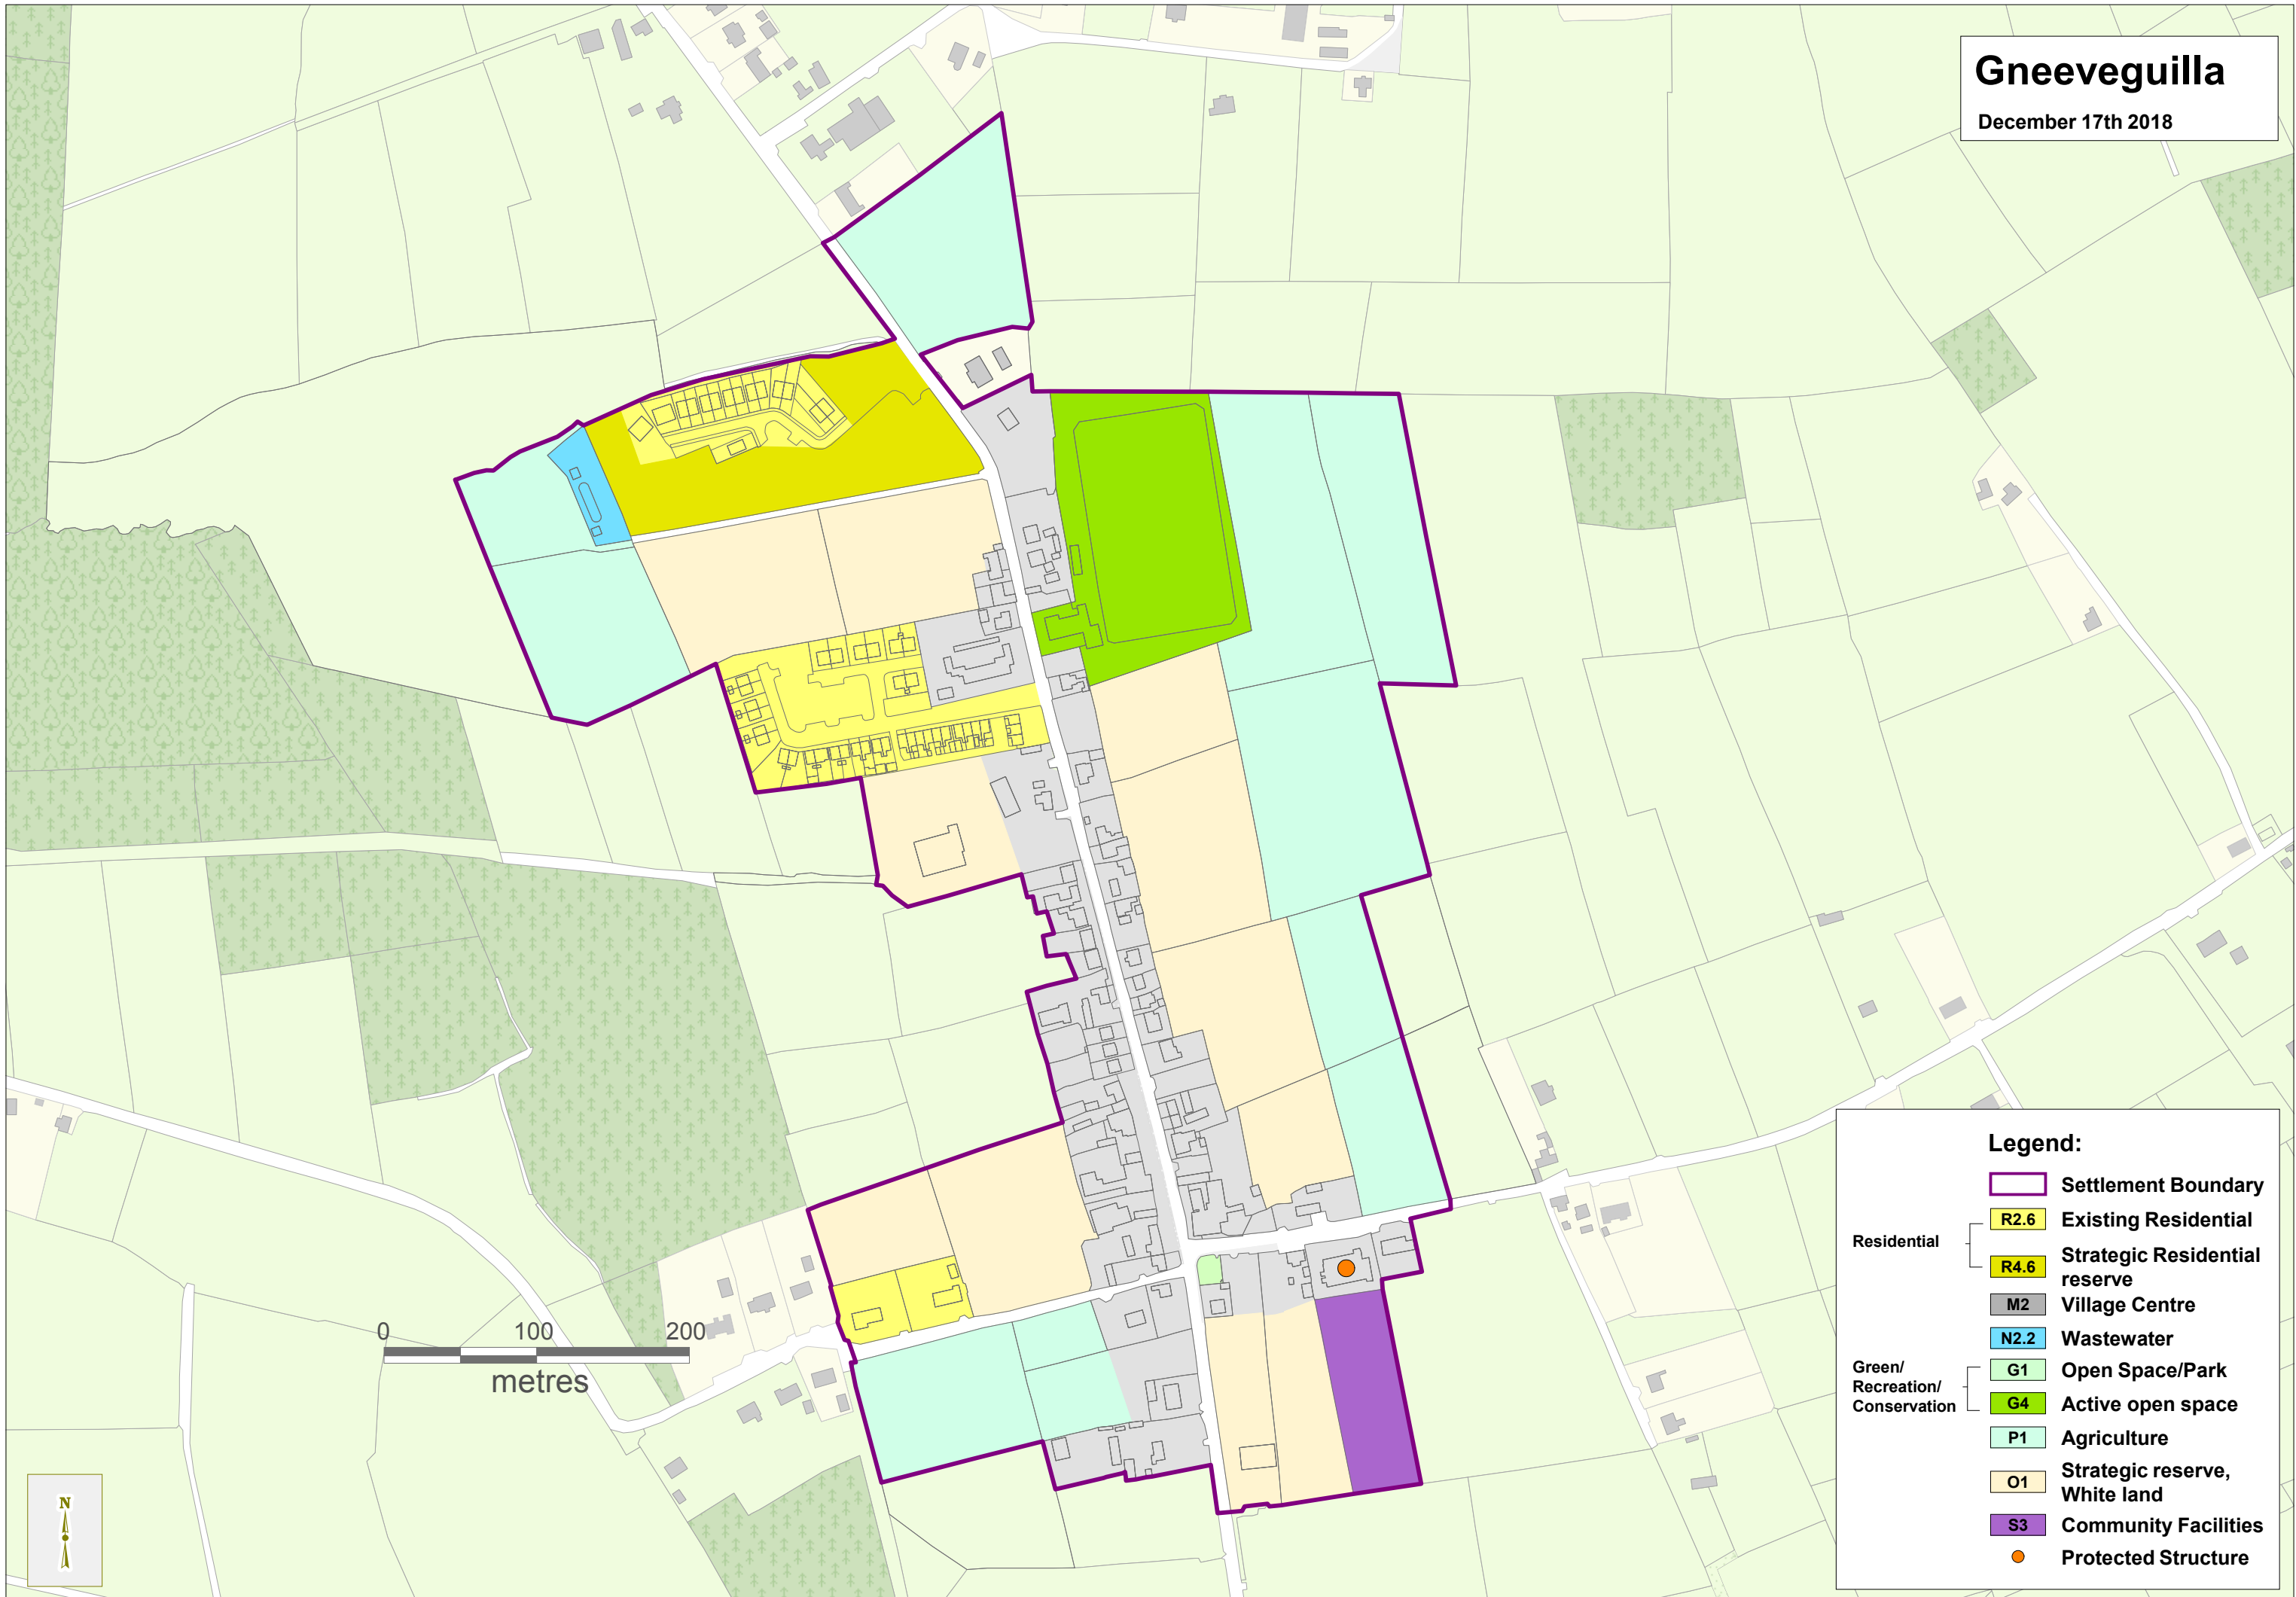

# Gneeveguilla

December 17th 2018

Legend:	
	Settlement Boundary
	Existing Residential
	Strategic Residential reserve
	Village Centre
	Wastewater
	Open Space/Park
	Active open space
	Agriculture
	Strategic reserve, White land
	Community Facilities
	Protected Structure