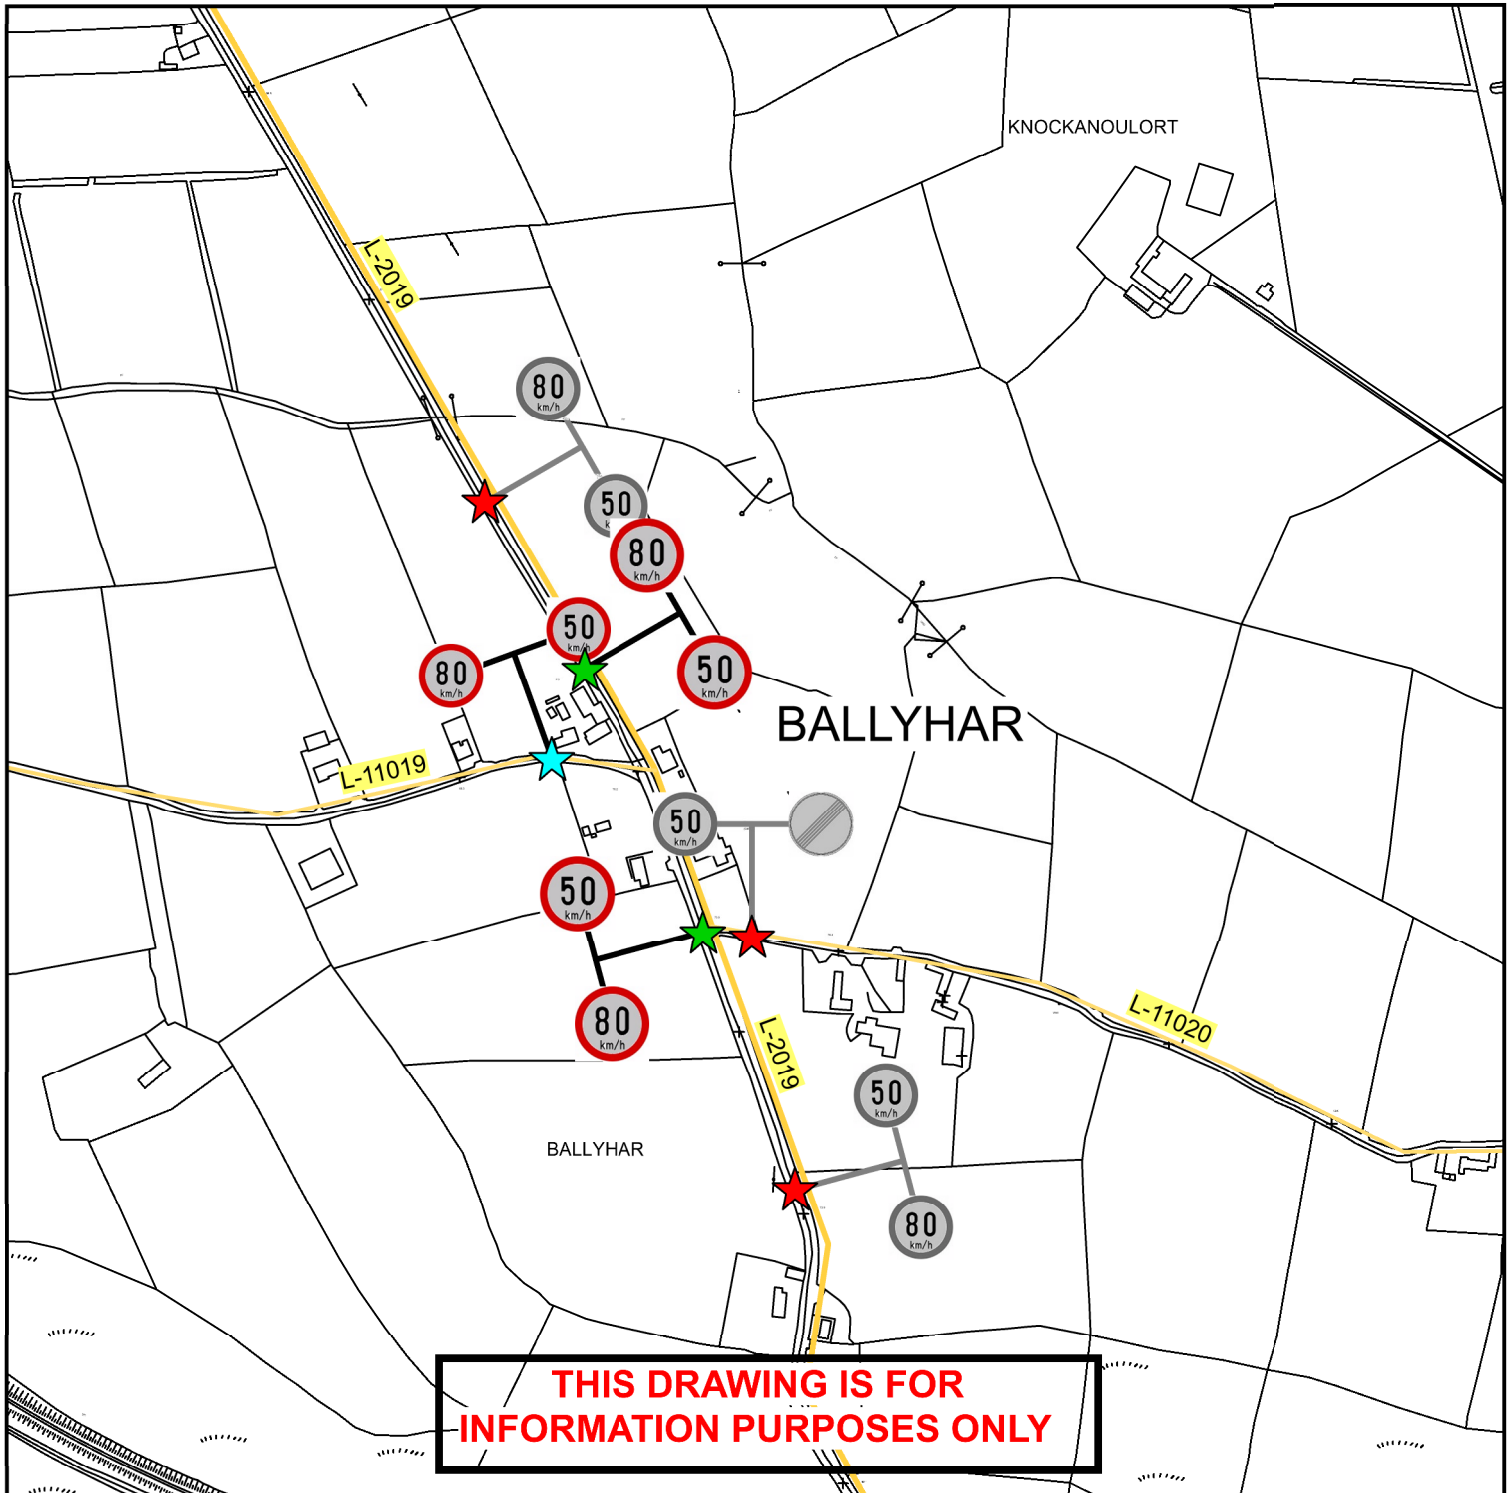

Legend

Road Class

-  National Primary
-  National Secondary
-  Regional
-  Local Primary
-  Local Secondary
-  Local Tertiary
-  No Settlement Boundary
-  Proposed 30 km/h Zone

Speed Limit Sign Location

-  Existing
-  Proposed
-  Existing Speed Limit to be Altered
-  Existing to be Removed

THIS DRAWING IS FOR INFORMATION PURPOSES ONLY

Speed Limit Review 2015-17

Drawing Title: Proposed Speed Sign Locations, Ballyhar

Location: Ballyhar, Killarney M.D., Co. Kerry

Drawing Nr.: 210-Rev-F01

Date: Feb 2019

Sheet Size:

Comhairle Contae Chiarraí

Kerry County Council

Scale: 1:5000