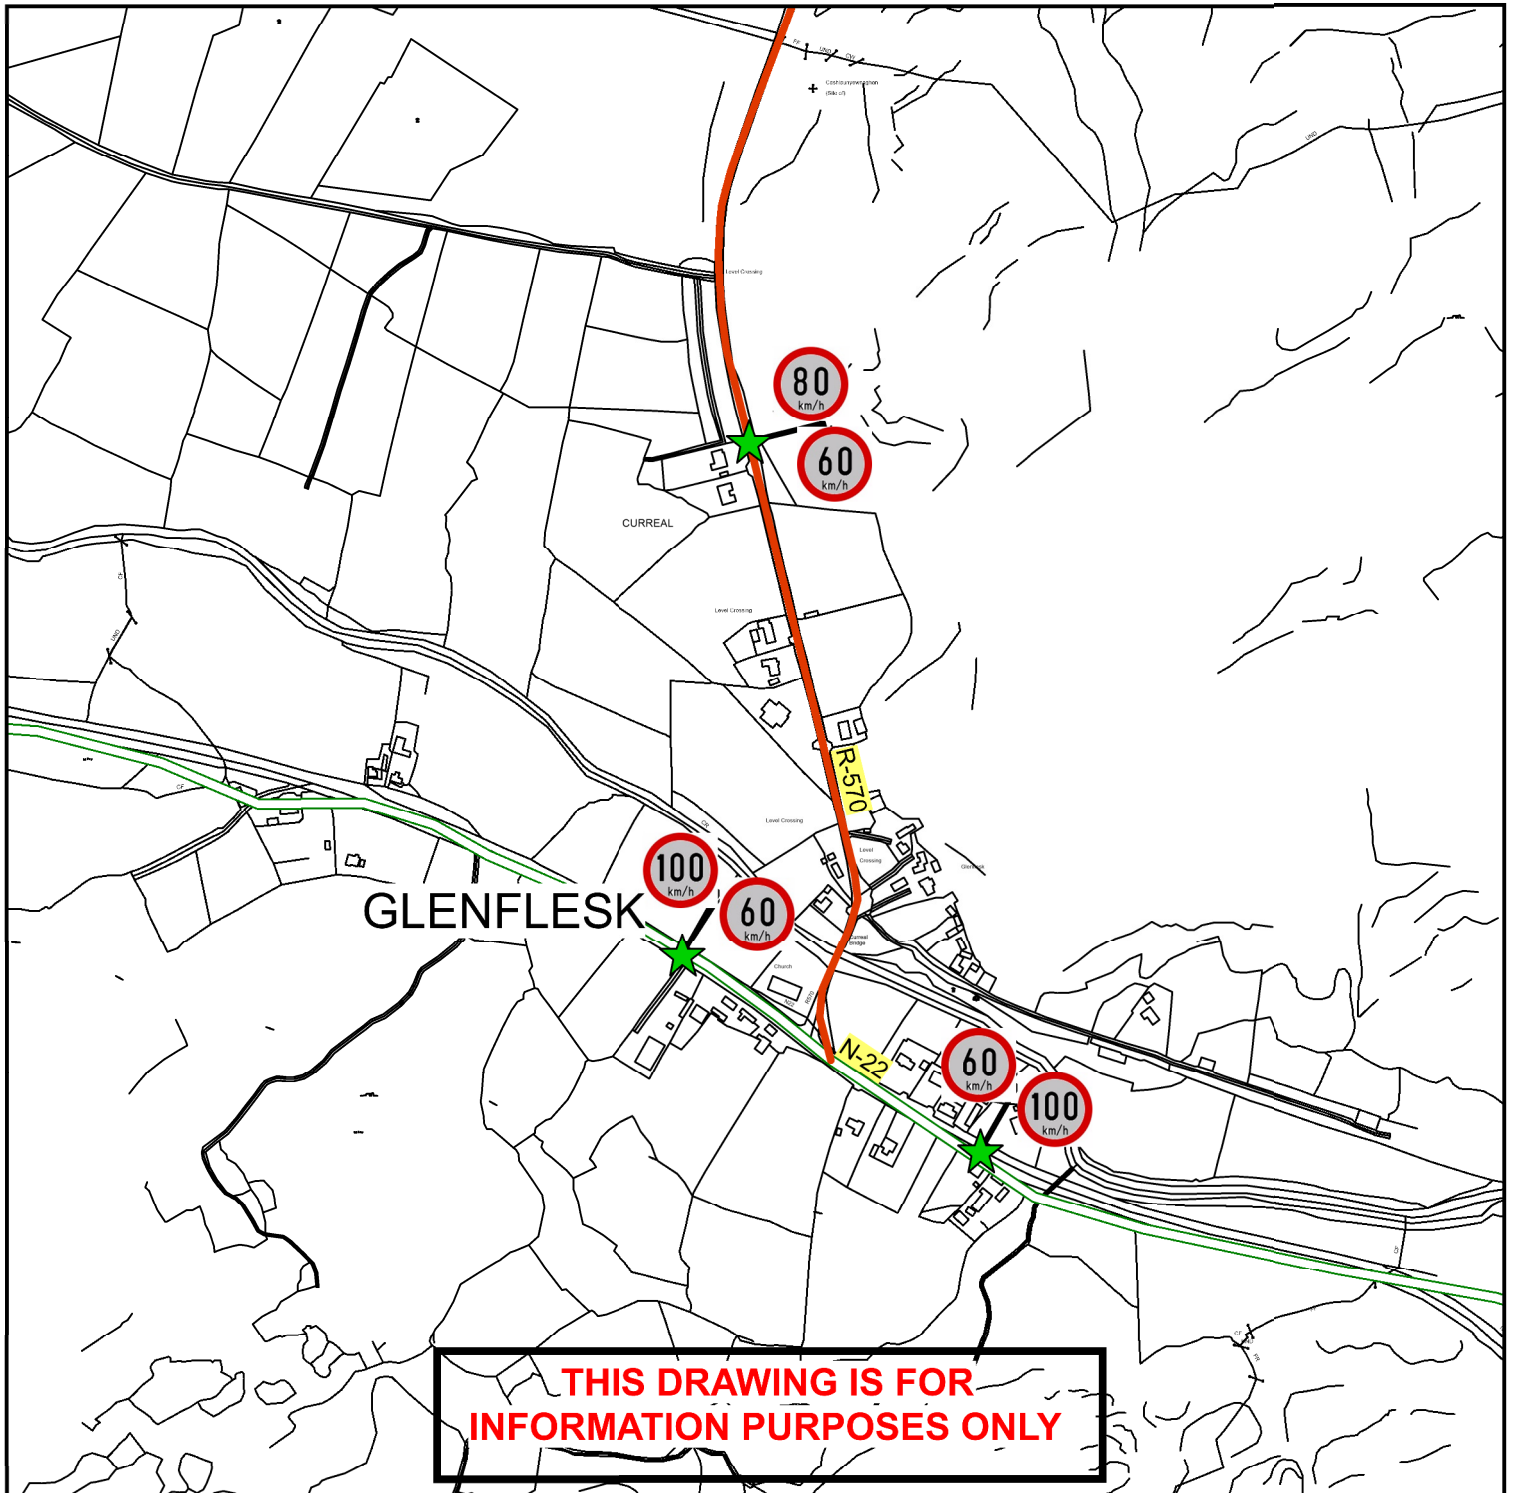

# Legend

## Speed Limit Sign Location

-  Existing
-  Proposed
-  Existing Speed Limit to be Altered
-  Existing to be Removed

**THIS DRAWING IS FOR INFORMATION PURPOSES ONLY**

Comhairle Contae Chiarraí

Kerry County Council

## Speed Limit Review 2015-17

**Drawing Title:** Proposed Speed Sign Locations, Glenflesk

**Location:** Glenflesk, Killarney M.D., Co. Kerry

**Drawing Nr.:** 217-Rev-F01

**Date:** Feb 2019

**Sheet Size:** A4

Scale: 1:5000