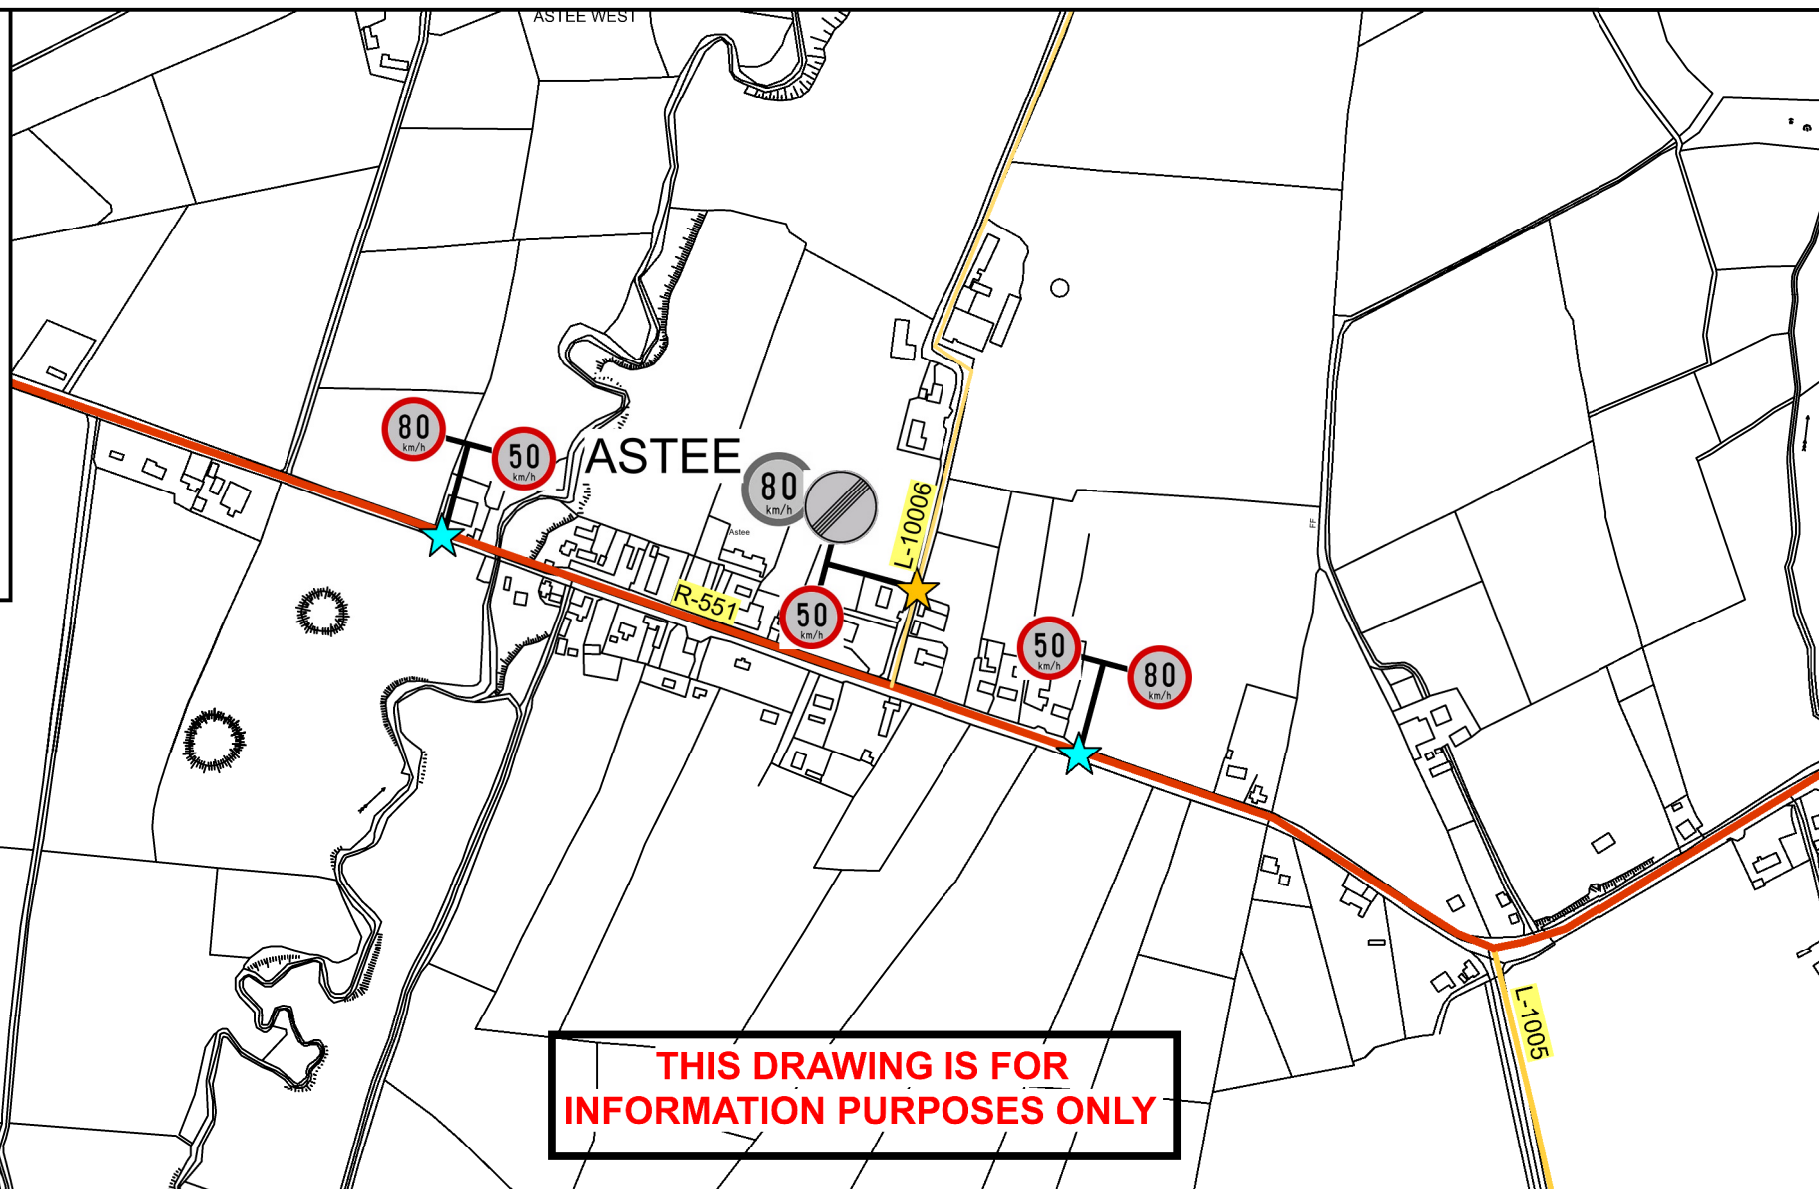

Legend

Road Class

-  National Primary
-  National Secondary
-  Regional
-  Local Primary
-  Local Secondary
-  Local Tertiary

Speed Limit Sign Location

-  Existing
-  Proposed
-  Existing Speed Limit to be Altered
-  Existing to be Removed
-  Proposed 30 km/h Zone
-  No Settlement Boundary

Comhairle Contae Chiarraí

Kerry County Council

Speed Limit Review 2015-17

Drawing Title: Proposed Speed Sign Locations, Astee

Location: Astee, Listowel M.D., Co. Kerry

Drawing Nr.: 403-Rev-F01

Date: Feb 2019

Sheet Size: A4

Scale: 1:5000