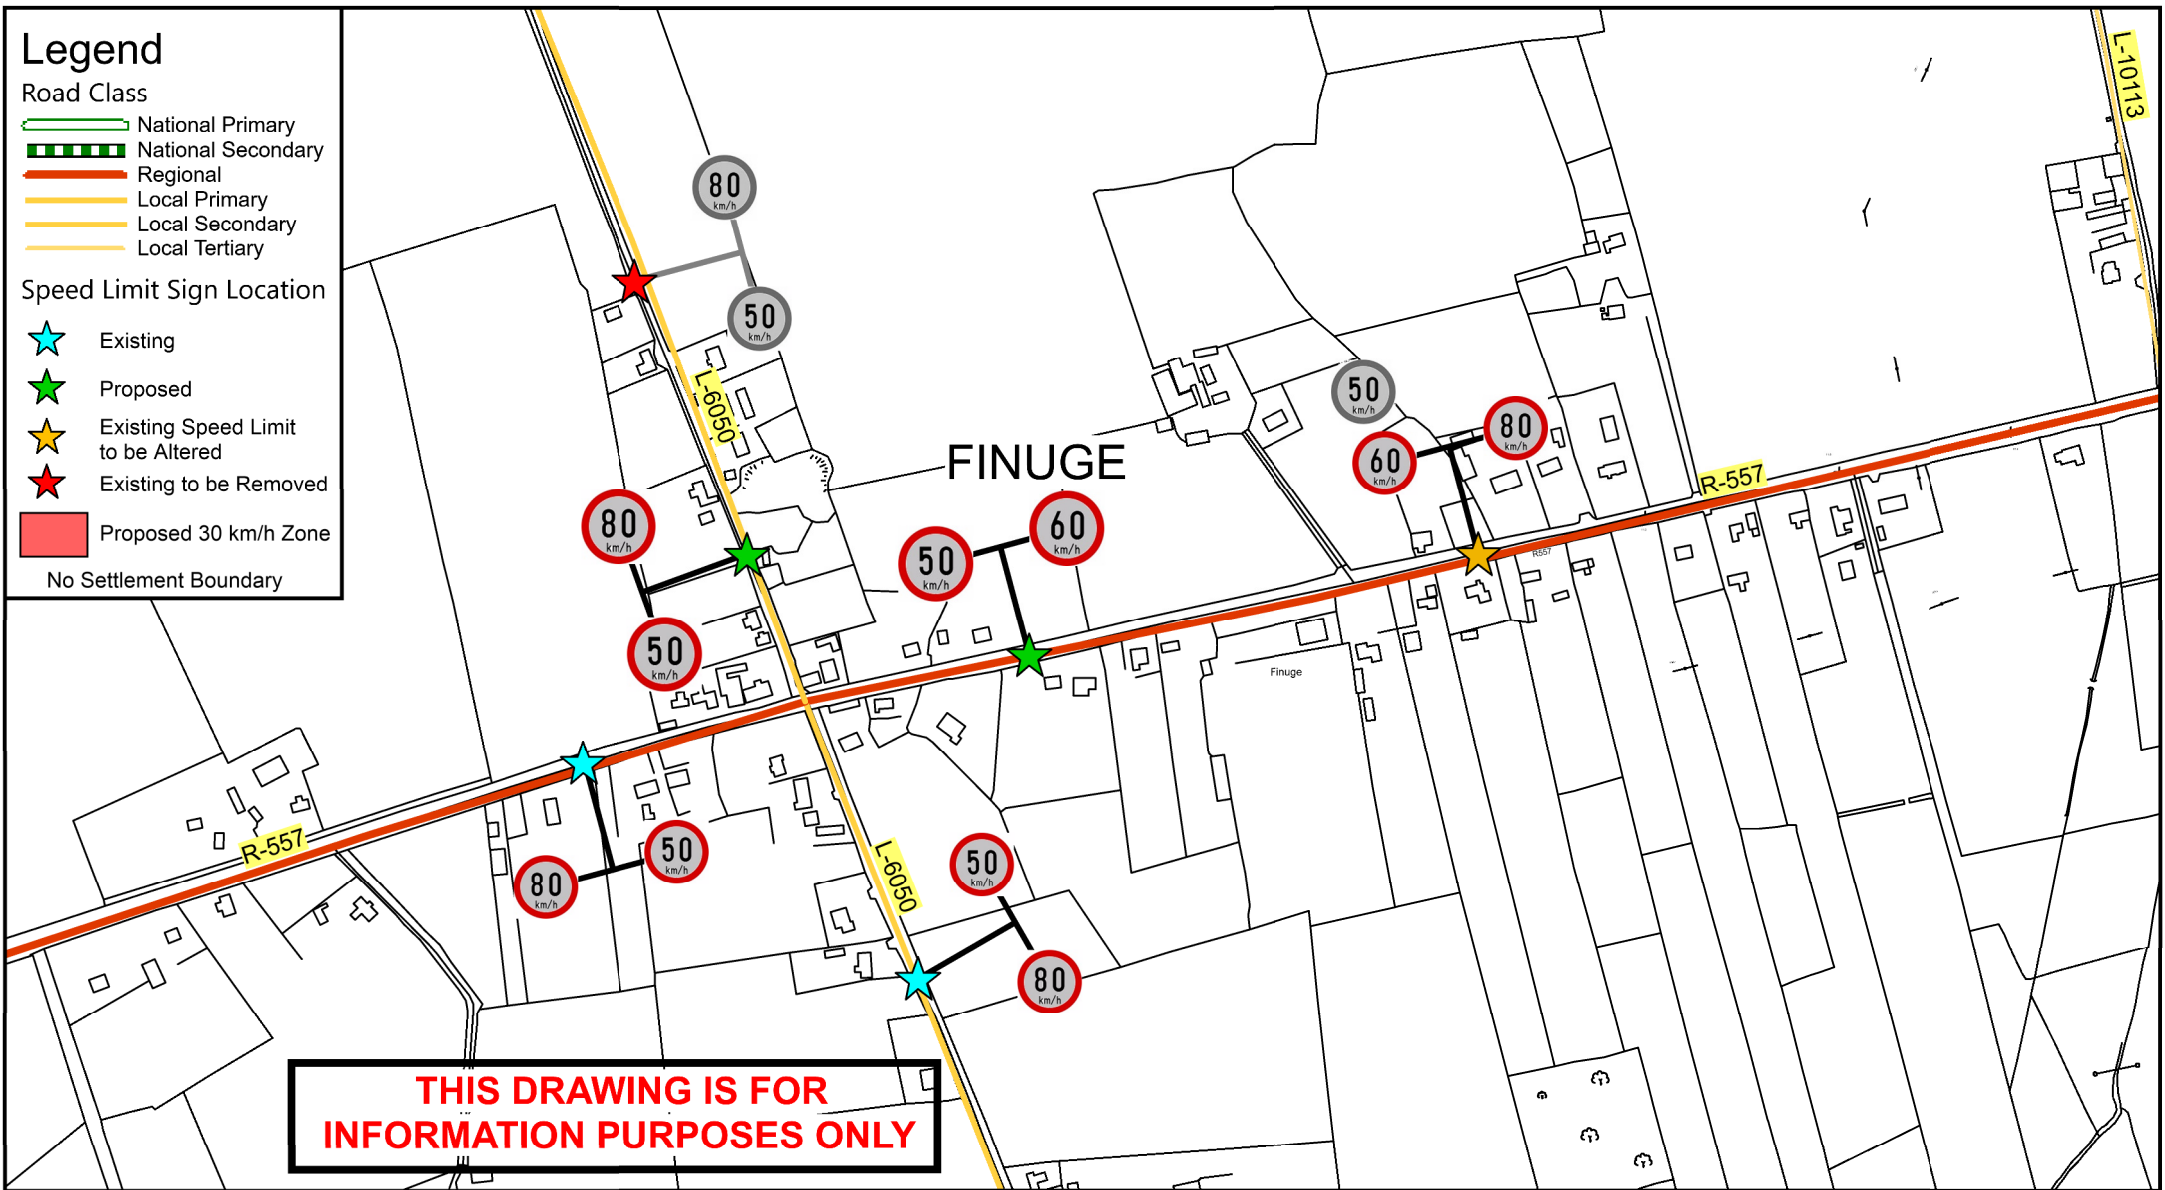

Legend

Road Class

-  National Primary
-  National Secondary
-  Regional
-  Local Primary
-  Local Secondary
-  Local Tertiary

Speed Limit Sign Location

-  Existing
 -  Proposed
 -  Existing Speed Limit to be Altered
 -  Existing to be Removed
 -  Proposed 30 km/h Zone
- No Settlement Boundary

THIS DRAWING IS FOR INFORMATION PURPOSES ONLY

Comhairle Contae Chiarraí

Speed Limit Review 2015-17

Drawing Title: Proposed Speed Sign Locations, Finuge

Location: Finuge, Listowel M.D., Co. Kerry

Drawing Nr.: 412-Rev-F01

Date: Feb 2019

Sheet Size: A4

Scale: 1:5000