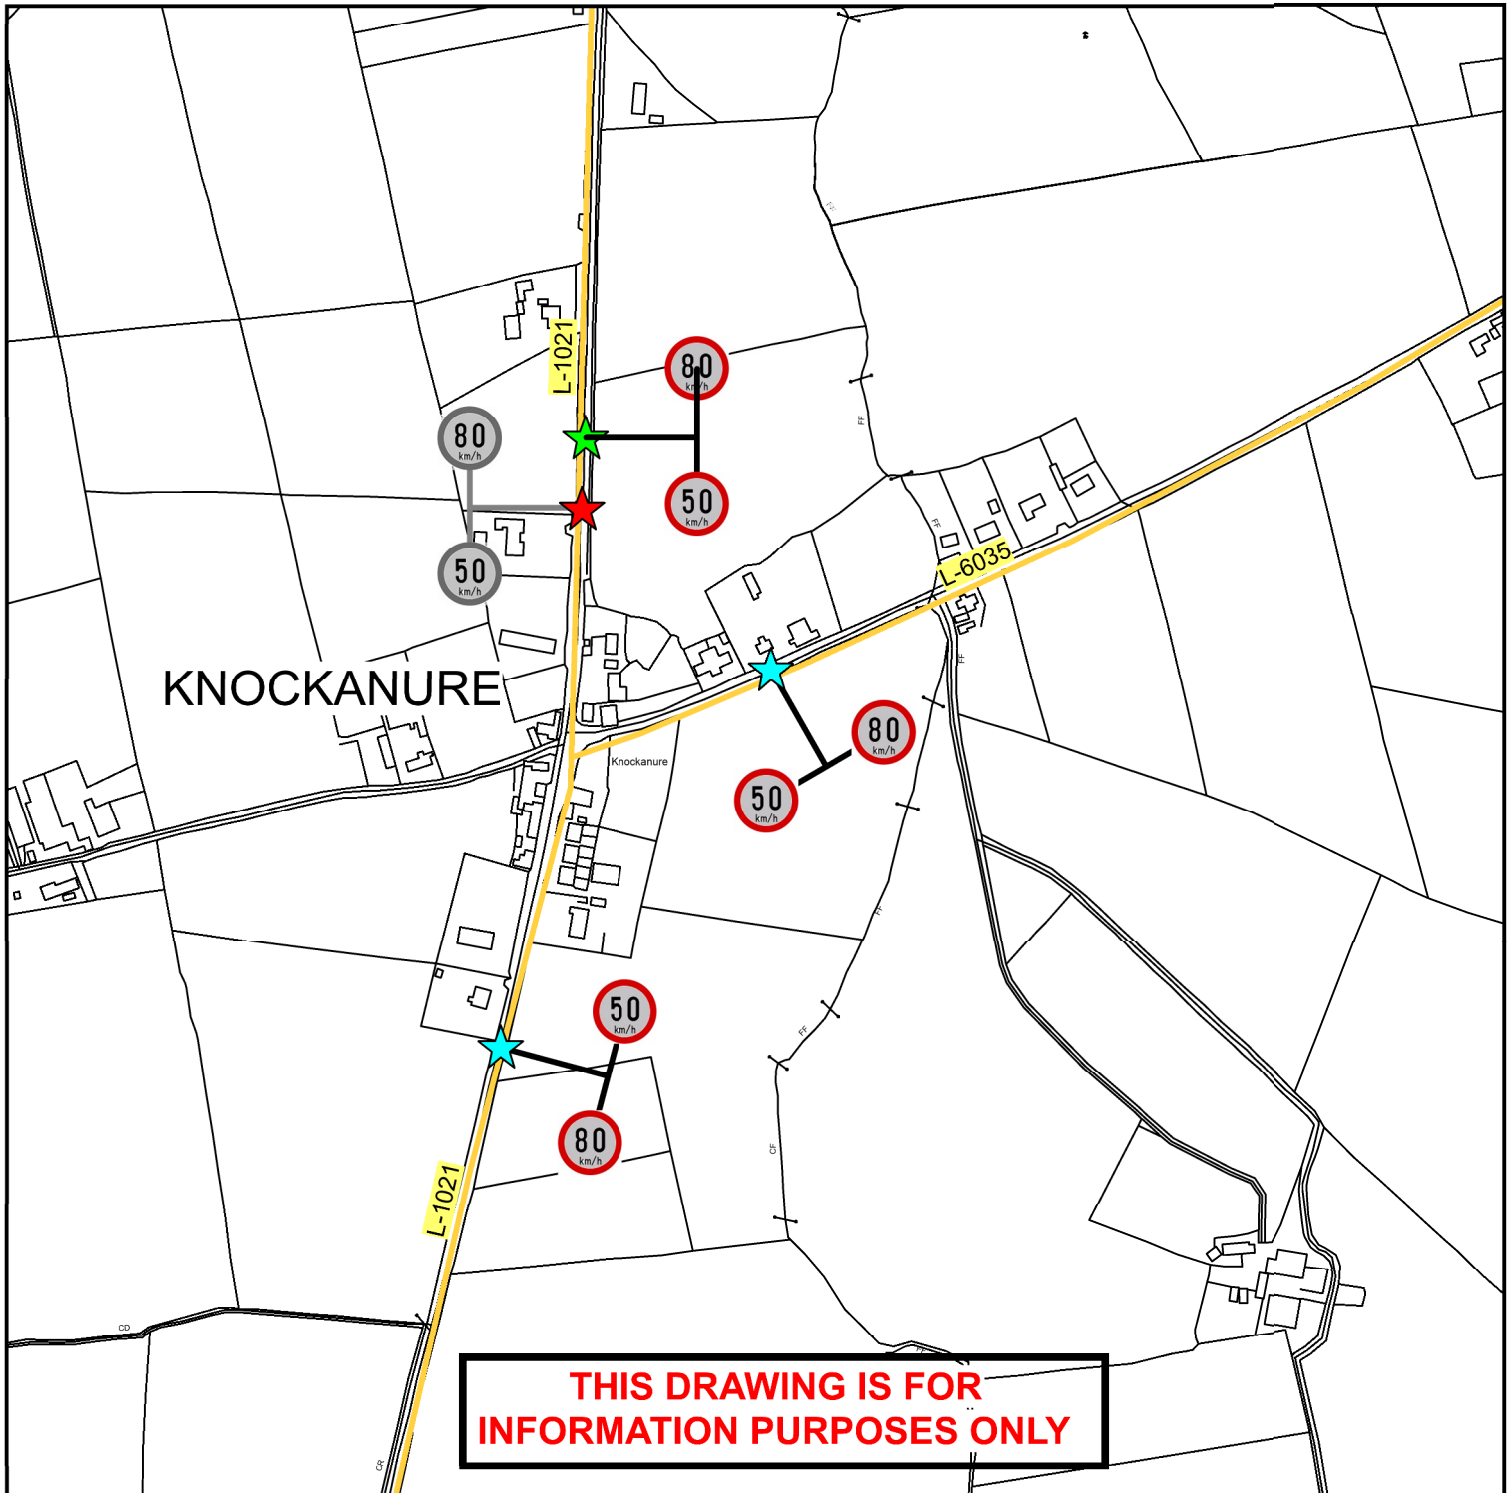

# Legend

## Speed Limit Sign Location

-  Existing
-  Proposed
-  Existing Speed Limit to be Altered
-  Existing to be Removed

Comhairle Contae Chiarraí

Kerry County Council

## Speed Limit Review 2015-17

**Drawing Title:** Proposed Speed Sign Locations, Knockanure

**Location:** Knockanure, Listowel M.D., Co. Kerry

**Drawing Nr.:** 410-Rev-F01

**Date:** Feb 2019

**Sheet Size:** A4

Scale: 1:5000