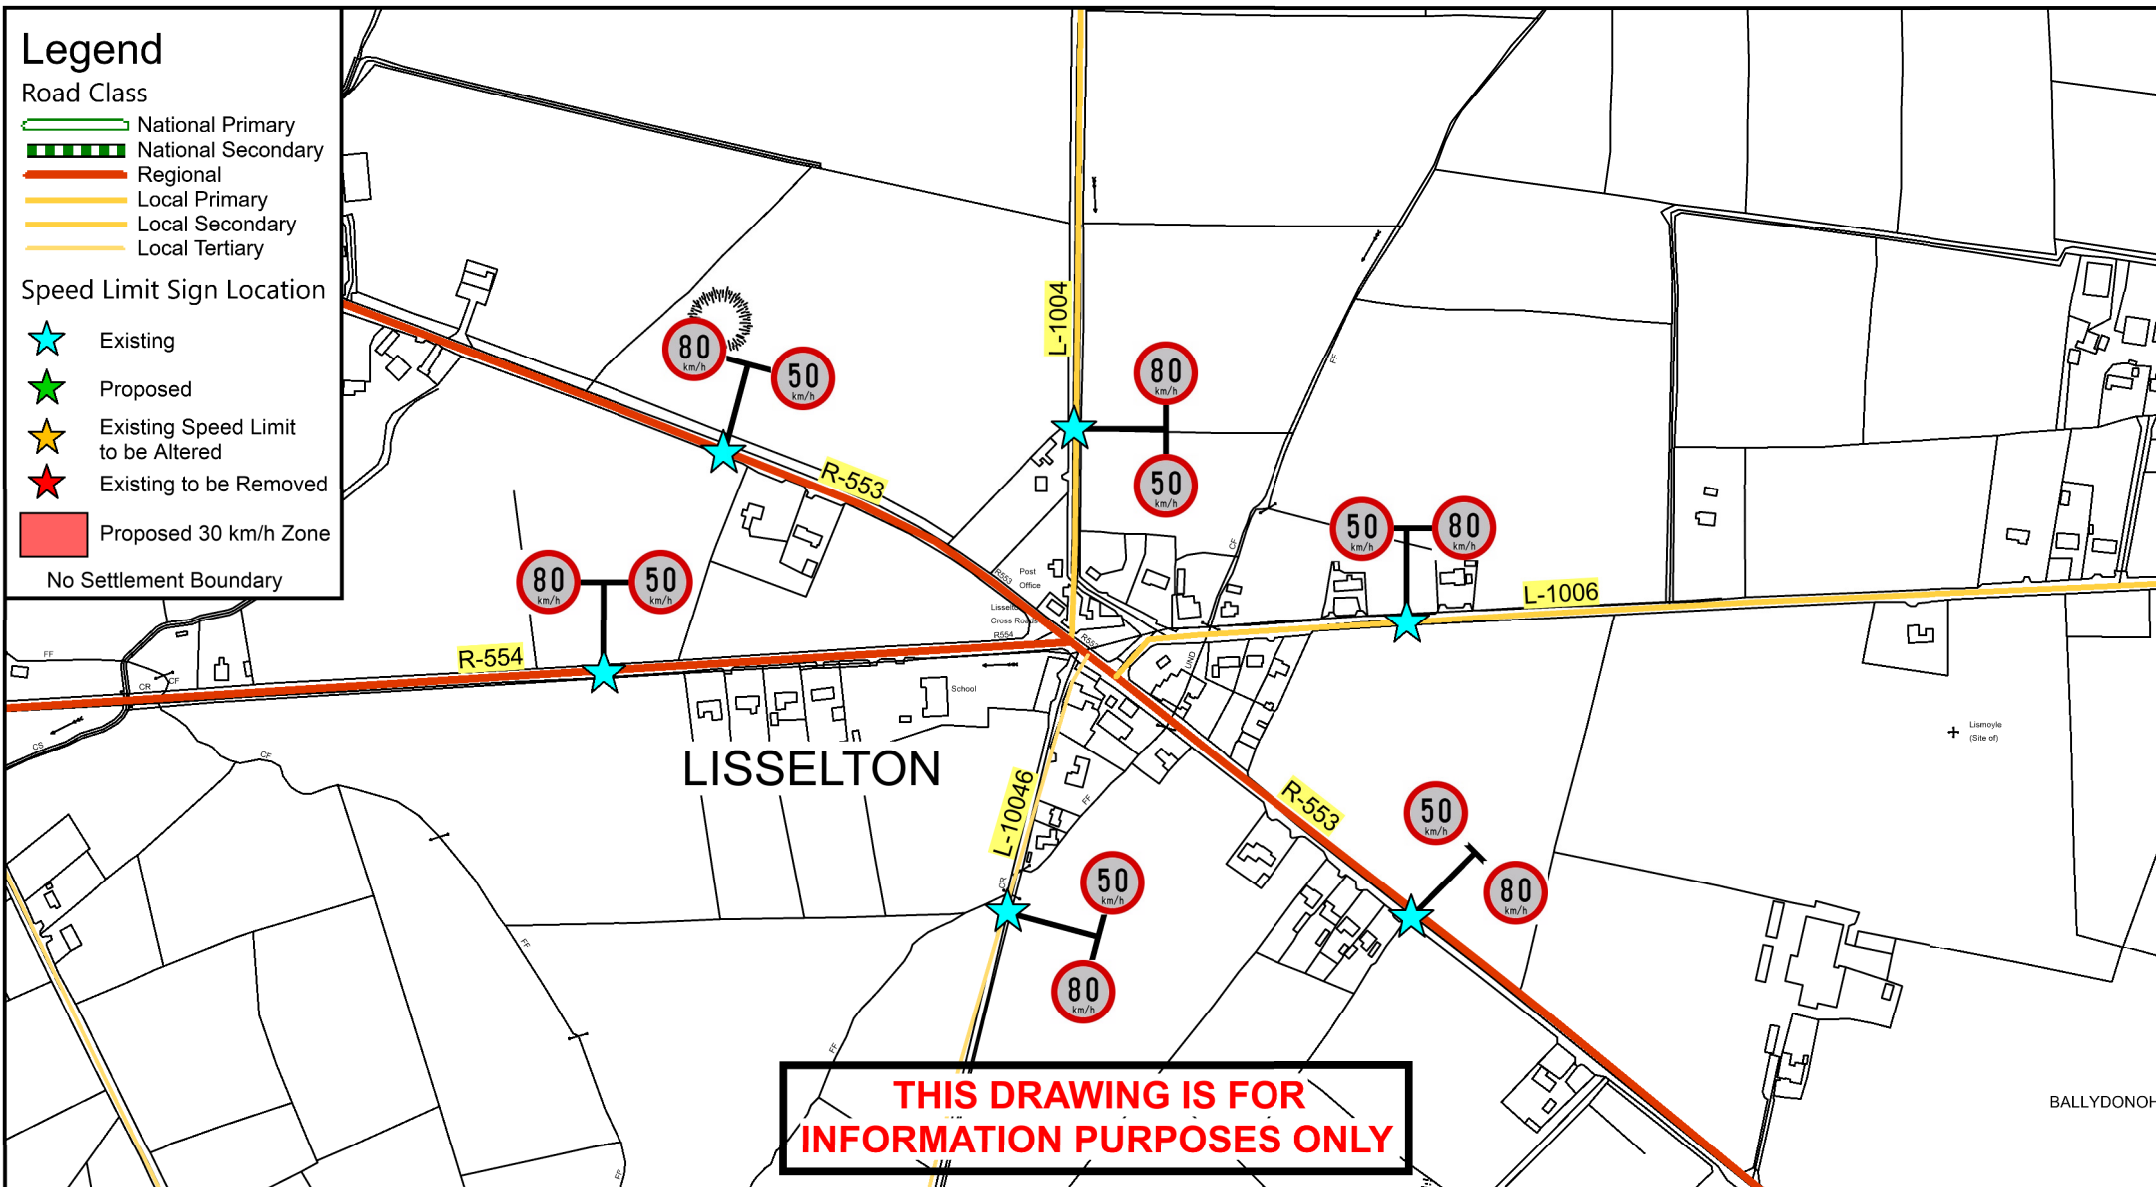

Legend

Road Class

-  National Primary
-  National Secondary
-  Regional
-  Local Primary
-  Local Secondary
-  Local Tertiary

Speed Limit Sign Location

-  Existing
 -  Proposed
 -  Existing Speed Limit to be Altered
 -  Existing to be Removed
 -  Proposed 30 km/h Zone
- No Settlement Boundary

Comhairle Contae Chiarraí

Kerry County Council

Speed Limit Review 2015-17

Drawing Title: Proposed Speed Sign Locations, Lisselton

Location: Lisselton, Listowel M.D., Co. Kerry

Drawing Nr.: 406-Rev-F01

Date: Feb 2019

Sheet Size: A4

Scale: 1:5000