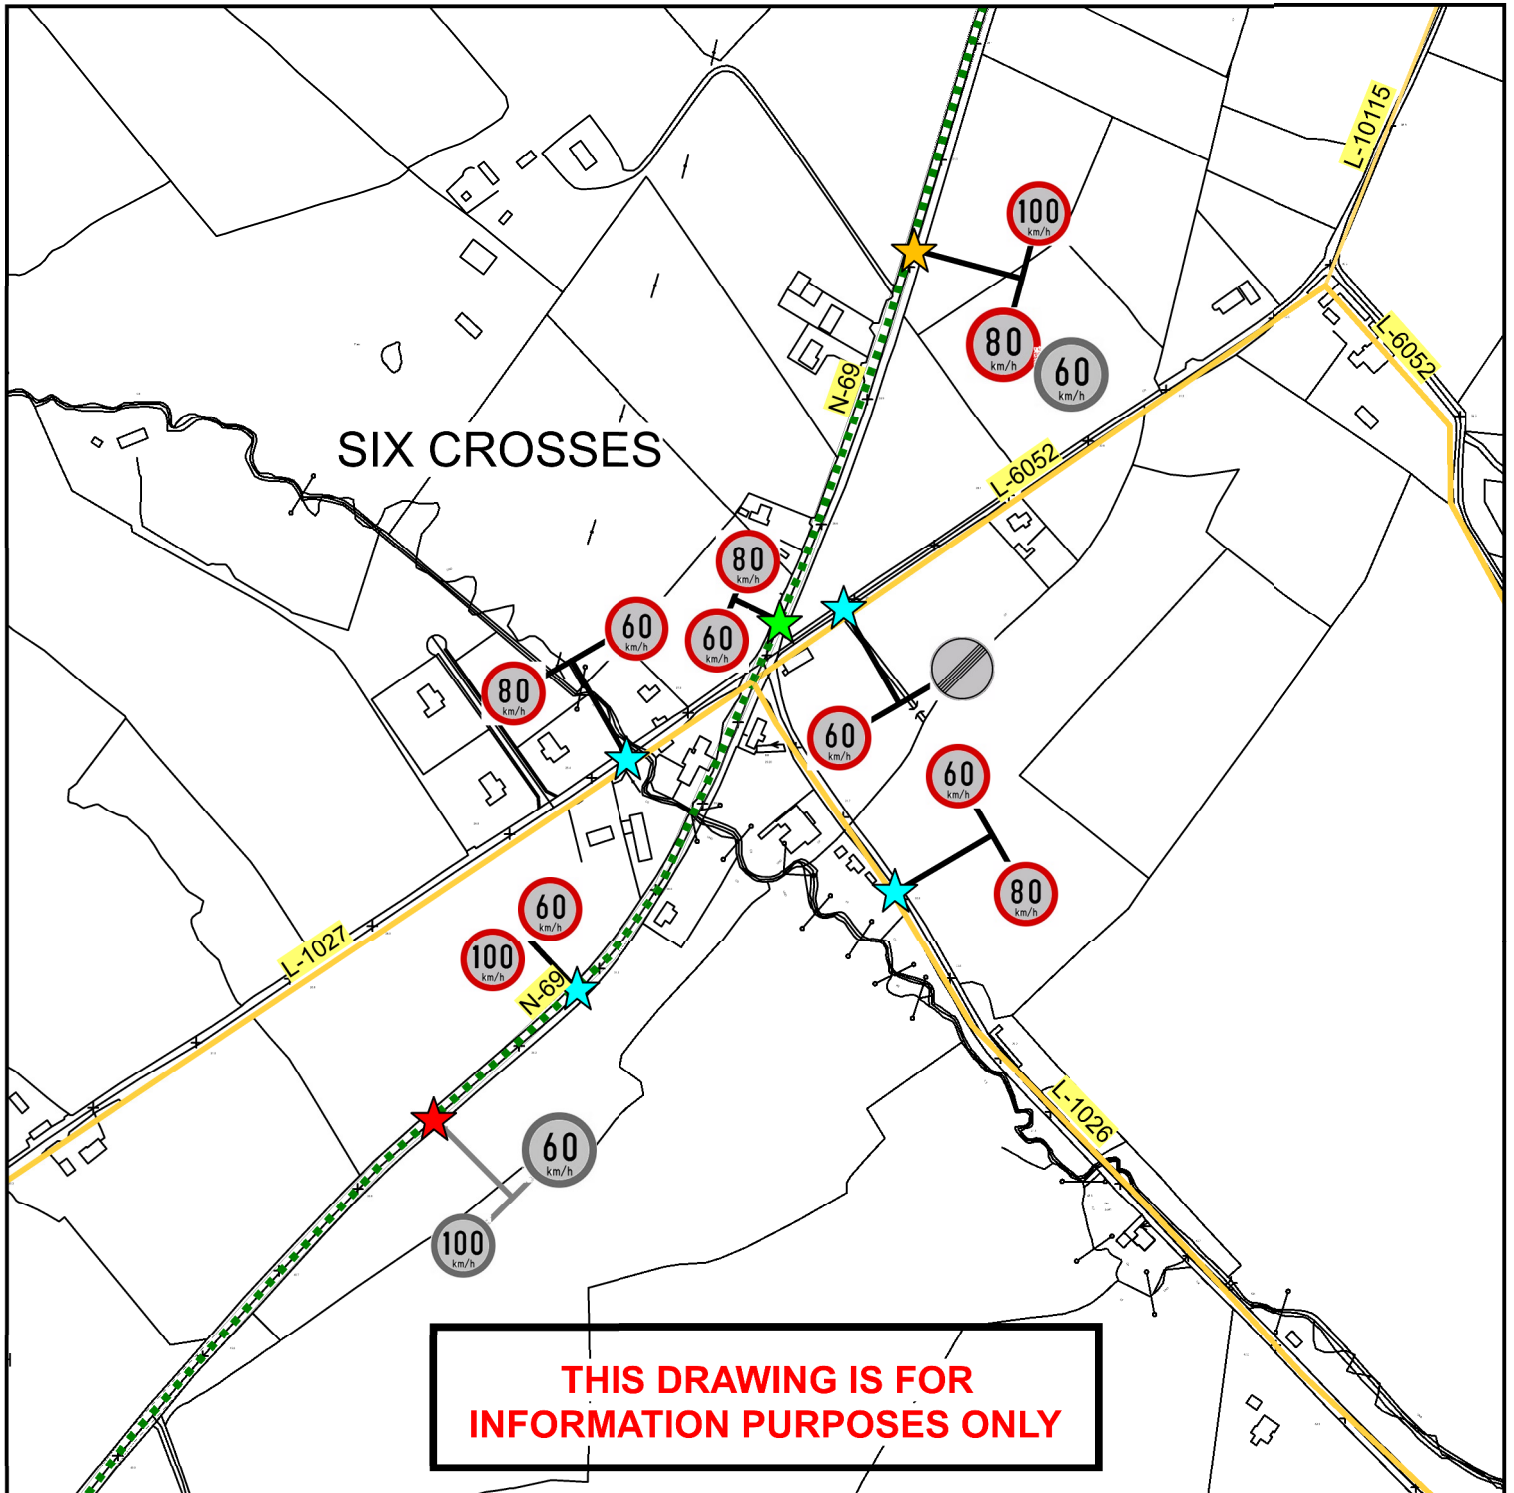

Legend

Road Class

-  National Primary
-  National Secondary
-  Regional
-  Local Primary
-  Local Secondary
-  Local Tertiary
-  No Settlement Boundary
-  Proposed 30 km/h Zone

Speed Limit Sign Location

-  Existing
-  Proposed
-  Existing Speed Limit to be Altered
-  Existing to be Removed

THIS DRAWING IS FOR
INFORMATION PURPOSES ONLY

Comhairle Contae Chiarraí

Kerry County Council

Speed Limit Review 2015-17

Drawing Title: Proposed Speed Sign Locations,
Six Crosses

Location: Six Crosses, Dromclogh, Listowel M.D., Co. Kerry
Drawing Nr.: 413-RevF01
Date: Feb 2019
Sheet Size: A4

Scale: 1:5000