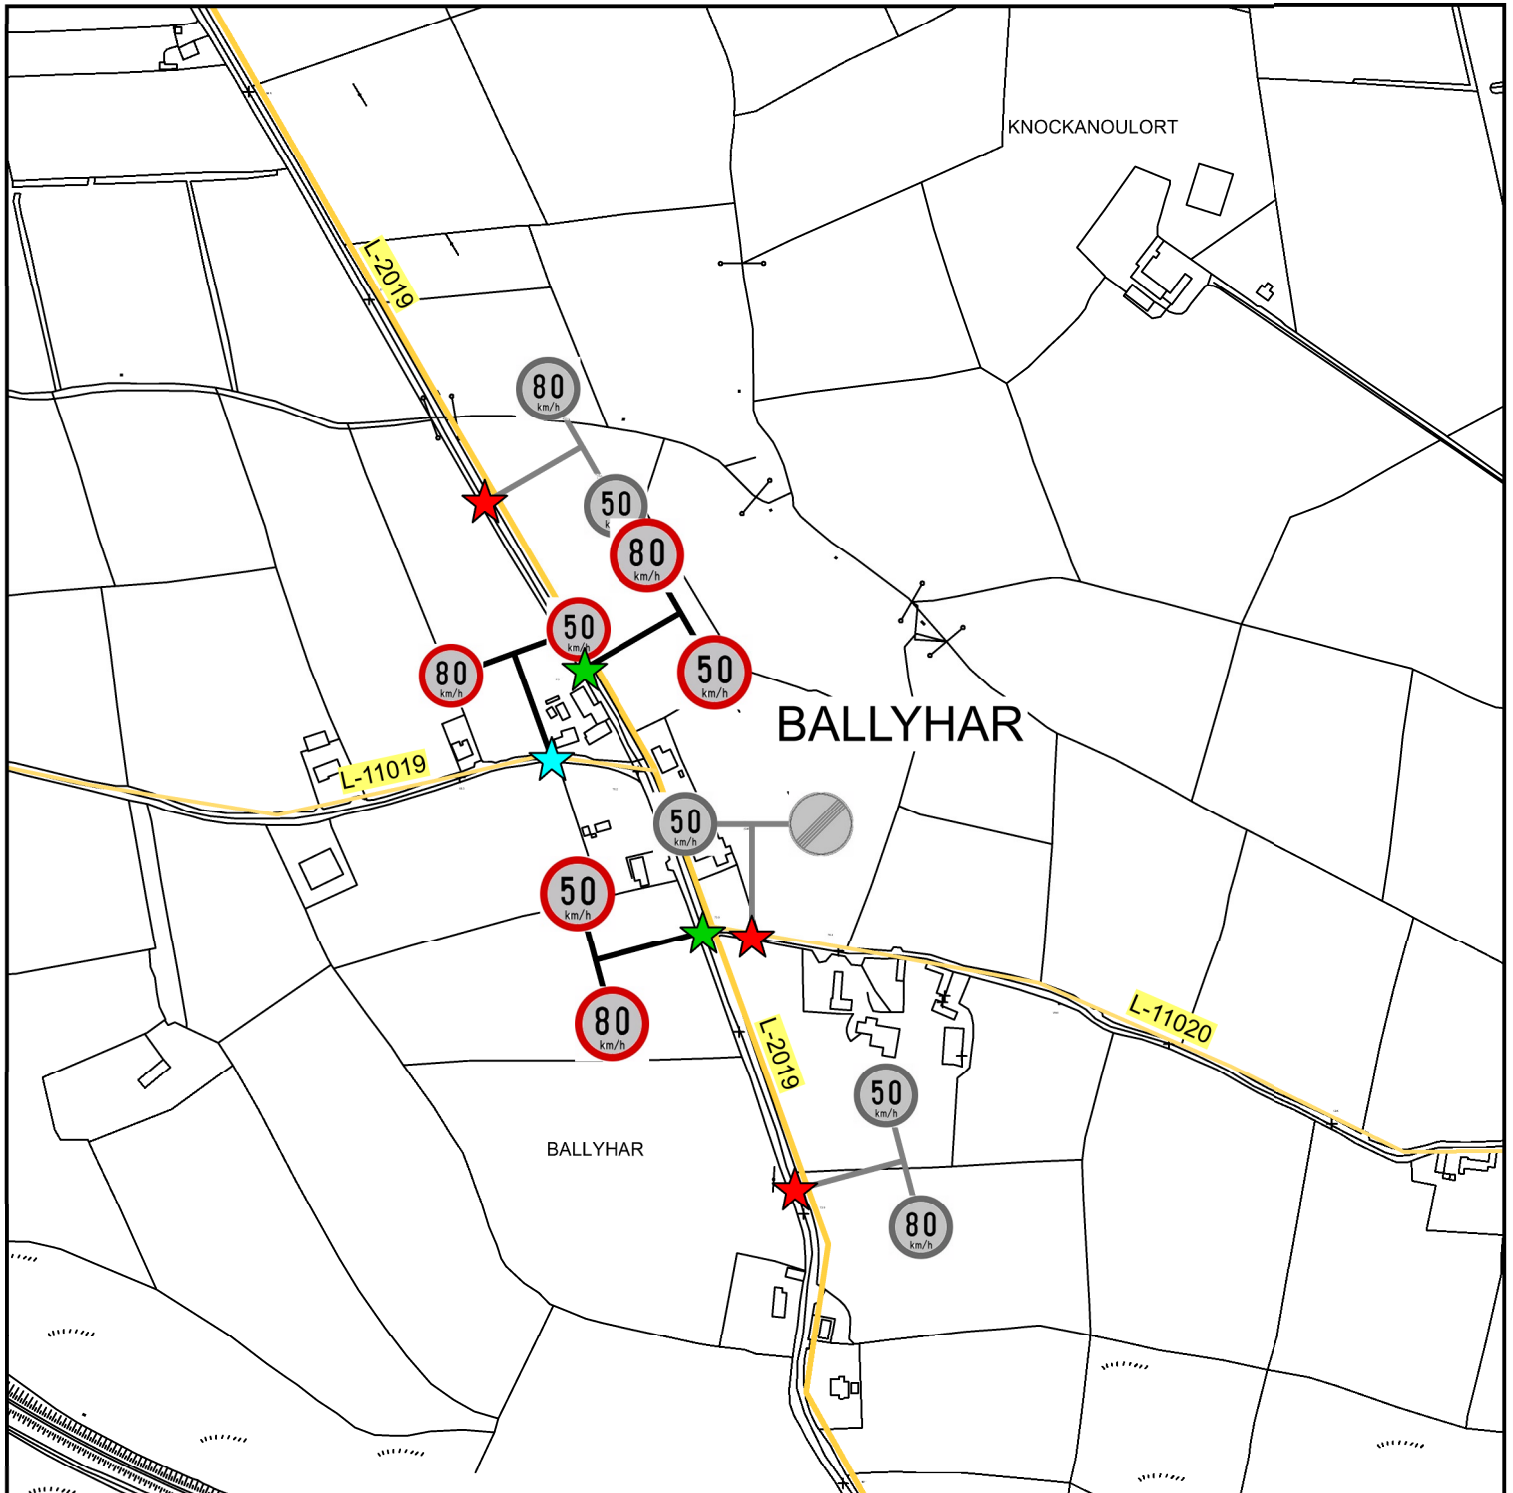

Legend

Road Class

-  National Primary
-  National Secondary
-  Regional
-  Local Primary
-  Local Secondary
-  Local Tertiary
-  No Settlement Boundary
-  Proposed 30 km/h Zone

Speed Limit Sign Location

-  Existing
-  Proposed
-  Existing Speed Limit to be Altered
-  Existing to be Removed

Comhairle Contae Chiarraí

Kerry County Council

Speed Limit Review 2015-17

Drawing Title: Proposed Speed Sign Locations, Ballyhar

Location: Ballyhar, Killarney M.D., Co. Kerry

Drawing Nr.: 151041-210-Rev-P02

Date: Jan 2018

Sheet Size: A4

FOR INFORMATION PURPOSES ONLY

Scale: 1:5000