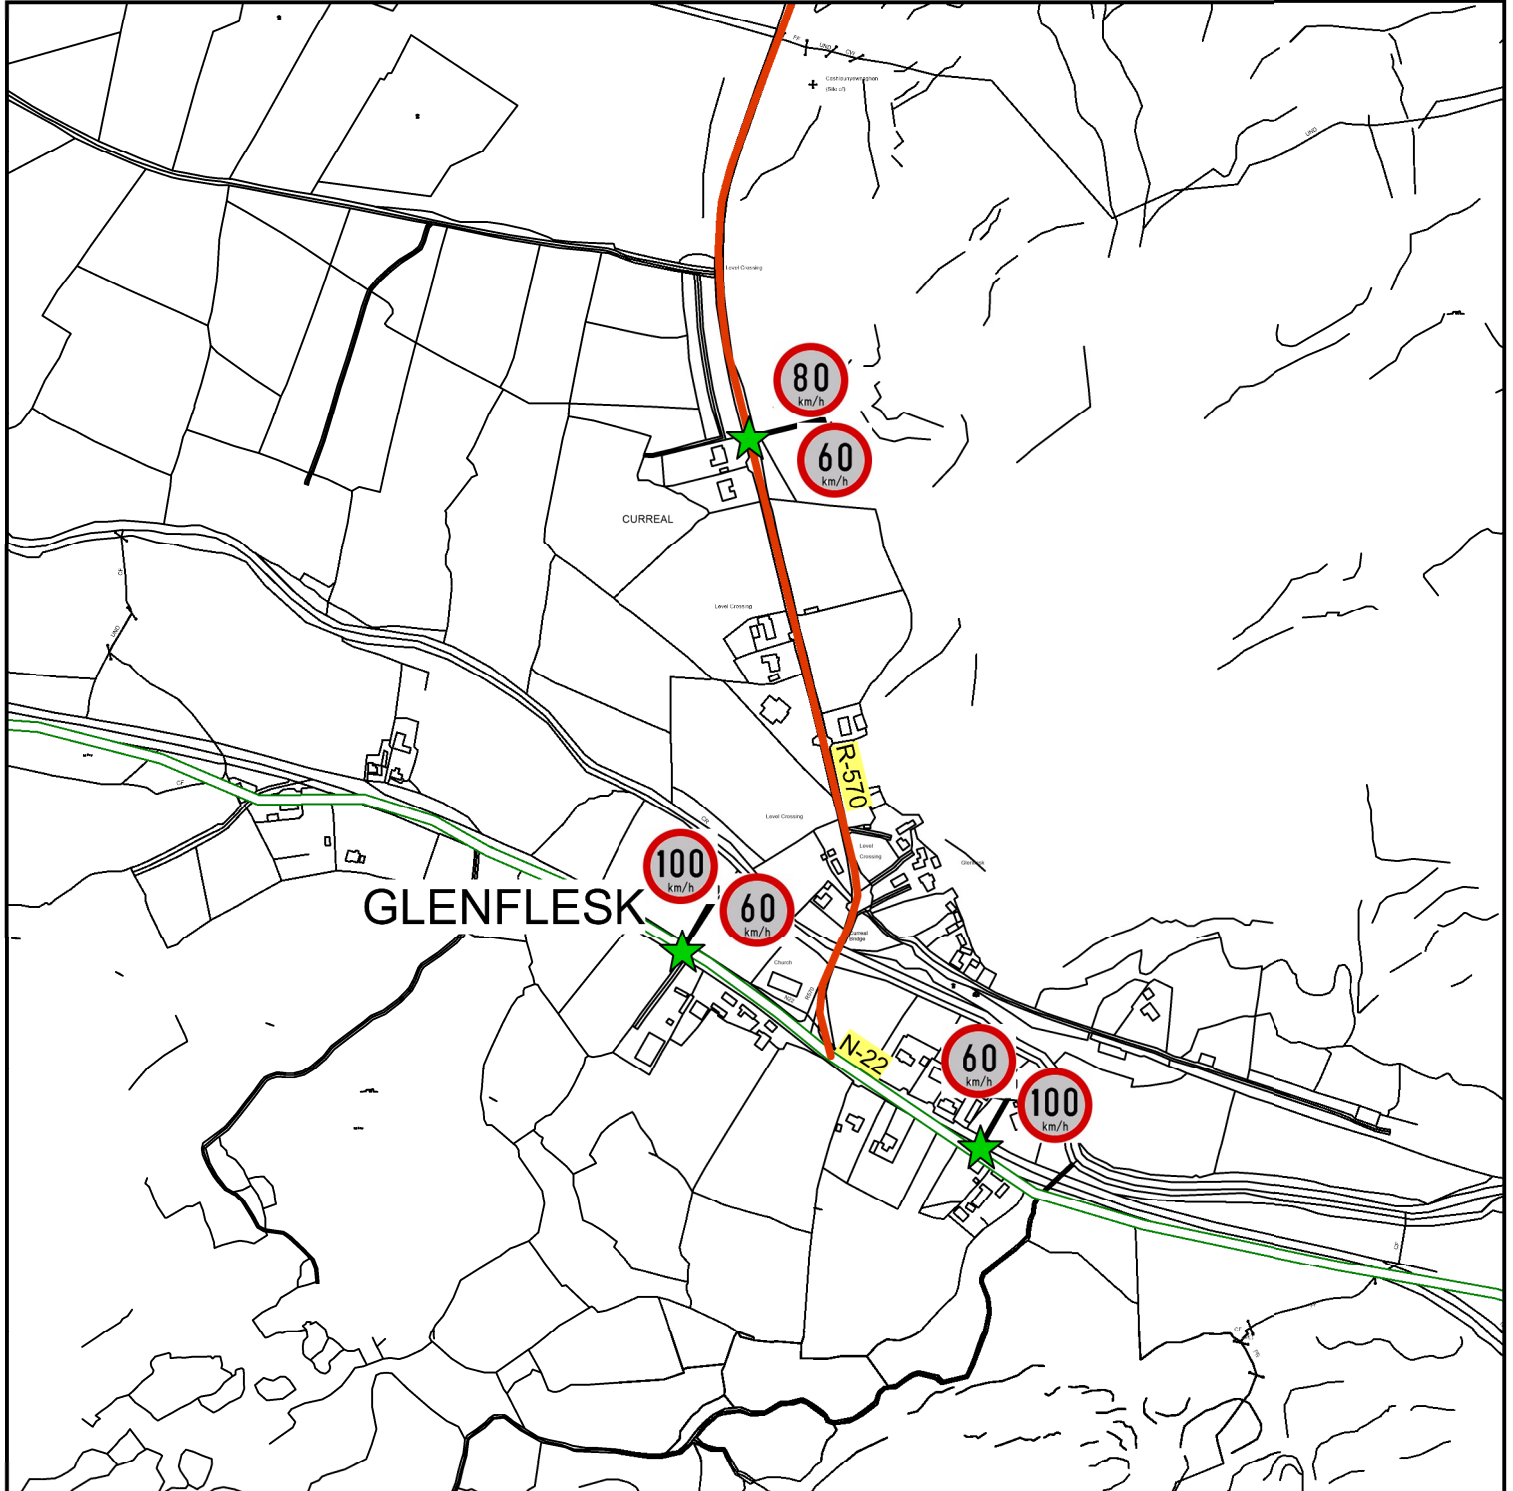

Legend

Road Class

-  National Primary
-  National Secondary
-  Regional
-  Local Primary
-  Local Secondary
-  Local Tertiary
-  Proposed 30 km/h Zone

Speed Limit Sign Location

-  Existing
-  Proposed
-  Existing Speed Limit to be Altered
-  Existing to be Removed

Comhairle Contae Chiarraí

Kerry County Council

Speed Limit Review 2015-17

Drawing Title: Proposed Speed Sign Locations, Glenflesk

Location: Glenflesk, Killarney M.D., Co. Kerry

Drawing Nr.: 151041-217-Rev-P02

Date: March 2018

Sheet Size: A4 **FOR INFORMATION PURPOSES ONLY**

Scale: 1:5000